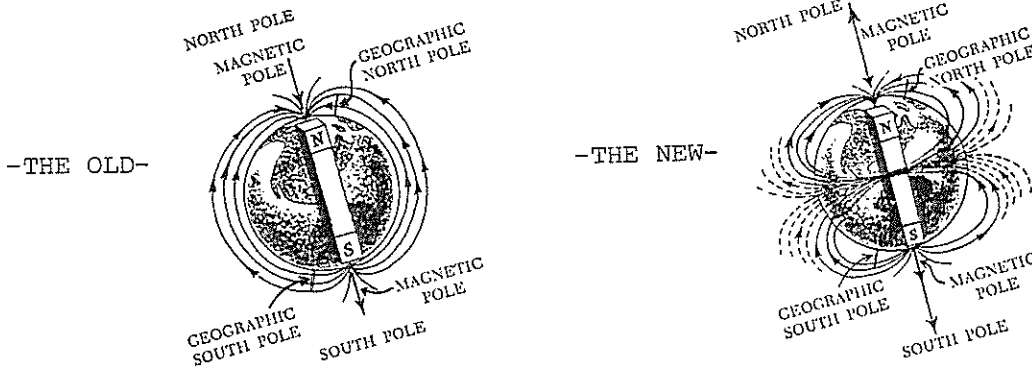

This particular generator was designed and built by Bob Benson.

NEW LAWS OF MAGNETISM:

Measurement of the Earth's Magnetic Field:

The direction of flow of the field of magnetism that surrounds the earth is shown on the drawing of the world, old concept as traveling from the S pole to the N pole; see arrows indicating direction of flow. Many textbooks refer to the direction of flow from the two poles as from the N pole to the S pole. However, this is incorrect, and this new discovery can be supported by laboratory and space findings in the last few years.

The drawing shows a bar magnet having the conventional two poles. In the direct center of the magnet is the Bolch Wall, or the point of division of the circling vortex (spin) of electronic magnetic energies. The small arrows shown on the bar magnet indicate the direction of the spin of each pole's energies. The center of the magnet shows the phase change of the spins.