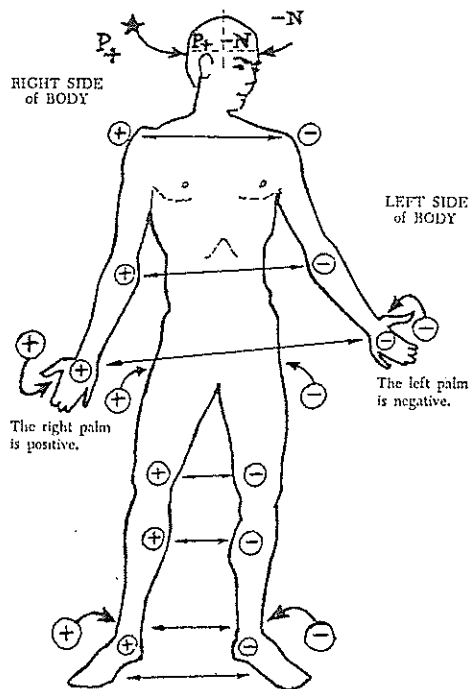

PEOPLE ARE LIKE MAGNETS:

These electrometer measurements show measuring from one side of the body to the other. Example, from the right hand to the left hand; the other readings were made in the exact same way.

Fig. is a composit overlay to demonstrate magnetic relationship of the human body. Therefor positive and negative magnetic fields, have an effect on people.

*****

It's A "L - Of - A - Mass"

The openmindedness of Joseph F. Goodavage makes his reportings to be of lasting value, as with an earlier article on cellular structure by Dr. Ravitz. We quote .....

"Cellular structure in certain parts of the human body is completely renewed every six months. It's the L-field, not the DNA molecule Dr. Ravitz explains, which molds the new material derived in part from food intake into the same design as the old. This explains why, eventhrough you might not see a friend for a year or more, during which time all the molecules of his face & head have completely changed he is recongnizably the same. Also, it explains why you can remember events of five, ten or fifteen years ago when every molecule of your brain has been replaced..perhaps half a hundred times". This proves that the spirit of mind holds the same pattern in figure and you are a reflection of yourself here in a matter environment."