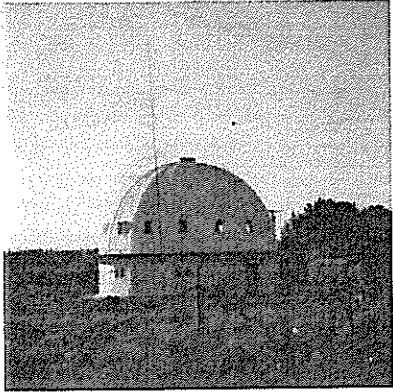

Proceedings
of the MINISTRY of
UNIVERSAL WISDOM

Drawer "G"
Yucca Valley, California
U.S.A. 92284

~~BULK RATE~~
~~U.S. POSTAGE~~
~~Costa Mesa~~
~~92627~~
~~Permit No 102~~

The Boone Family